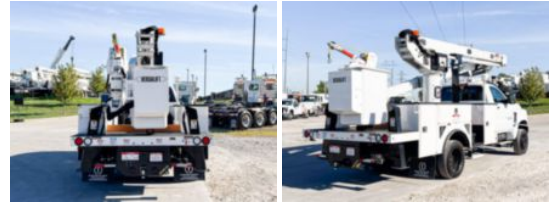

2023 Chevrolet 6500 4x4 Versalift VST-52-MHI Bucket
\$ 192,584

Stock PH251778 VIN 1HTKJPVM1PH251778

Truck Specifications		Unit Specifications	
Year	2023	Attachment Year	2023
Make	Chevrolet	Attachment Make	Versalift
Model	6500	Attachment Model	VST-52-MHI
Cab Type	REGULAR CAB	Bed/Body Make	B&G BODIES
CA or CT	84	Bed/Body Model	BGIVST52LU084UL
Chassis Class	CLASS 6 CHASSIS		
Engine Make	DURAMAX		
Engine Model	6.6L D		
Engine HP	350		
Transmission	6500		
Transmission Speed	6500		
FA Capacity	7500		
RA Capacity	15500		
Wheelbase	165		
Current Meter Reading	0		
Engine Hours	0		
Brakes	HYDRAULIC		
Rear Suspension	SPRING		
Engine Size	6.6		
Engine Fuel Type	Diesel		
Axle Config	4x4		
GVWR	22500		
Frame	SINGLE		
PTO Options	YES		