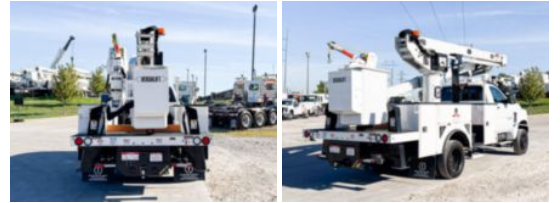

2023 Chevrolet 6500 4x4 Versalift VST-52-MHI Bucket
\$ 192,584

Stock PH251778 VIN 1HTKJPVM1PH251778

Truck Specifications		Unit Specifications	
Year	2023	Attachment Year	2023
Make	Chevrolet	Attachment Make	Versalift
Model	6500	Attachment Model	VST-52-MHI
Cab Type	REGULAR CAB	Bed/Body Make	B&G BODIES
CA or CT	84	Bed/Body Model	BGIVST52LU084UL
Chassis Class	CLASS 6 CHASSIS		
Engine Make	DURAMAX		
Engine Model	6.6L D		
Engine HP	350		
Transmission	6500		
Transmission Speed	6500		
FA Capacity	7500		
RA Capacity	15500		
Wheelbase	165		
Current Meter Reading	0		
Engine Hours	0		
Brakes	HYDRAULIC		
Rear Suspension	SPRING		
Engine Size	6.6		
Engine Fuel Type	Diesel		
Axle Config	4x4		
GVWR	22500		
Frame	SINGLE		
PTO Options	YES		