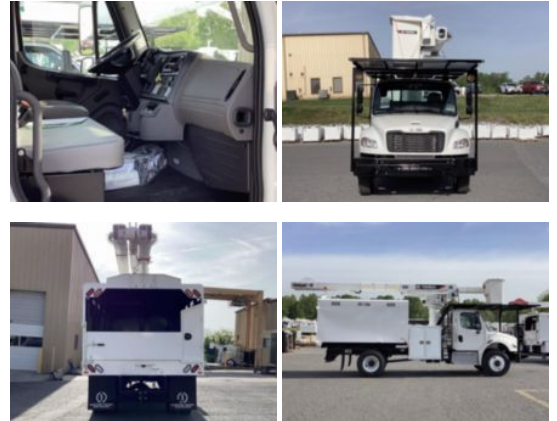

2025 Freightliner M2106 4x2 Terex Utilities XT PRO 56-

\$ 165,916

Stock SHVN1623 VIN 1FVACWFD3SHVN1623

Truck Specifications		Unit Specifications	
Year	2025	Attachment Year	2023
Make	Freightliner	Attachment Make	Terex Utilities
Model	M2106	Attachment Model	XT PRO 56-BOC-F-PC
Cab Type	REGULAR CAB	Maximum Work	61
CA or CT	121		
Chassis Class	CLASS 6 CHASSIS		
Engine Make	CUMMINS		
Engine Model	6.7L D		
Engine HP	220		
Transmission	M2106		
Transmission Speed	M2106		
FA Capacity	12000		
RA Capacity	21000		
Wheelbase	187		
Current Meter Reading	0		
Engine Hours	0		
Brakes	HYDRAULIC		
Rear Suspension	SPRING		
Engine Size	6.7		
Engine Fuel Type	Diesel		
Axle Config	4x2		
GVWR	26000		
Frame	10938350344S		
PTO Options	YES		