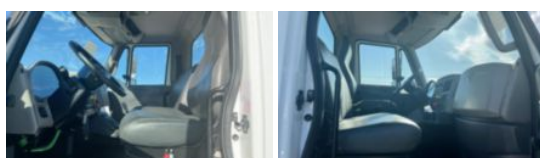

**Custom Truck One Source**

Kansas City, MO

Phone: (816) 558-7290

<https://www.customtruck.com/locations>

**2018 International 7300 4x4 Cab & Chassis**

**\$ 84,500**

Stock JH631842 VIN 1HTWBMMN2JH631842

Unit Specifications		Unit Specifications	
Year	2018		
Make	International		
Model	7300		
Color	WHITE		
Cab Type	REGULAR CAB		
CA or CT	124		
Chassis Class	CLASS 7 CHASSIS		
Engine Make	CUMMINS		
Engine Model	B6.7 D		
Engine HP	250		
Transmission	Automatic		
Transmission Speed	6		
FA Capacity	12000		
RA Capacity	21000		
Rear Axle Ratio	5.57		
Wheelbase	200		
Current Meter Reading	64573		
Engine Hours	4655		
Block Heater	YES		
Brakes	AIR		
Pusher Axle(s)	NONE		
Rear Suspension	SPRING		
Tag Axle	NONE		
Engine Size	6.7		
Engine Fuel Type	Diesel		
Axle Config	4x4		
GVWR	33000		
Driver Seat	HIGH BACK AIR RIDE		
Frame	SINGLE		
Front Tire	12R22.5		
Rear Tire	12R22.5		
Power Locks	NO		
PTO Options	PROVISION		
Power Windows	NO		
Passenger Seat	TWO PERSON BENCH		