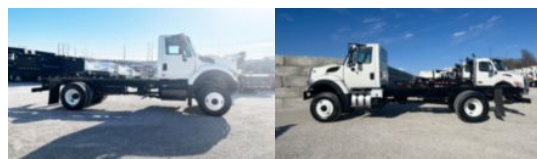

**Custom Truck One Source**

Kansas City, MO

Phone: (816) 558-7290

<https://www.customtruck.com/locations>

**2018 International 7300 4x4 Cab & Chassis**

**\$ 84,500**

Stock JH631842 VIN 1HTWBMMN2JH631842

Unit Specifications		Unit Specifications	
Year	2018		
Make	International		
Model	7300		
Color	WHITE		
Cab Type	REGULAR CAB		
CA or CT	124		
Chassis Class	CLASS 7 CHASSIS		
Engine Make	CUMMINS		
Engine Model	B6.7 D		
Engine HP	250		
Transmission	Automatic		
Transmission Speed	6		
FA Capacity	12000		
RA Capacity	21000		
Rear Axle Ratio	5.57		
Wheelbase	200		
Current Meter Reading	64573		
Engine Hours	4655		
Block Heater	YES		
Brakes	AIR		
Pusher Axle(s)	NONE		
Rear Suspension	SPRING		
Tag Axle	NONE		
Engine Size	6.7		
Engine Fuel Type	Diesel		
Axle Config	4x4		
GVWR	33000		
Driver Seat	HIGH BACK AIR RIDE		
Frame	SINGLE		
Front Tire	12R22.5		
Rear Tire	12R22.5		
Power Locks	NO		
PTO Options	PROVISION		
Power Windows	NO		
Passenger Seat	TWO PERSON BENCH		