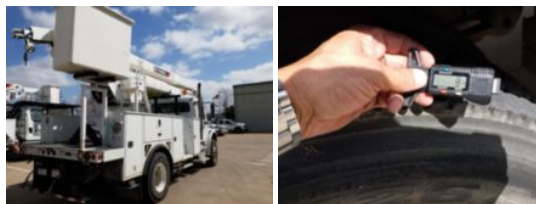

2018 Freightliner M2106 Terex TC55 Bucket Truck
\$ 104,000

Stock JHJT5123 VIN 1FVACXFE0JHJT5123

Truck Specifications		Unit Specifications	
Year	2018	Attachment Make	Optima
Make	FREIGHTLINER	Attachment Model	TC55
Model	M2106		
Chassis Class	Truck		
Engine Make	Cummins		
Engine Model	L9		
Engine HP	270		
Transmission	Auto		
Transmission Speed	6		
FA Capacity	14600		
RA Capacity	21000		
Rear Axle Ratio	5.25		
Wheelbase	189		
Current Meter Reading	58071		
Fuel Tank Capacity	70		
Rear Suspension	Air Ride		
Engine Fuel Type	Diesel		
GVWR	33000		
Frame	Steel		
Transmission	Allison		