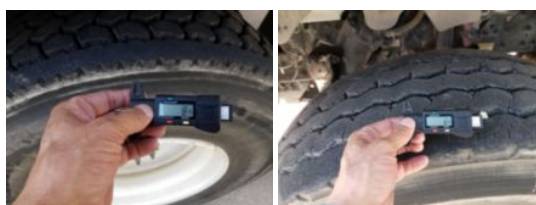

2018 Freightliner M2106 Terex TC55 Bucket Truck
\$ 104,000

Stock JHJT5123 VIN 1FVACXFE0JHJT5123

Truck Specifications		Unit Specifications	
Year	2018	Attachment Make	Optima
Make	FREIGHTLINER	Attachment Model	TC55
Model	M2106		
Chassis Class	Truck		
Engine Make	Cummins		
Engine Model	L9		
Engine HP	270		
Transmission	Auto		
Transmission Speed	6		
FA Capacity	14600		
RA Capacity	21000		
Rear Axle Ratio	5.25		
Wheelbase	189		
Current Meter Reading	58071		
Fuel Tank Capacity	70		
Rear Suspension	Air Ride		
Engine Fuel Type	Diesel		
GVWR	33000		
Frame	Steel		
Transmission	Allison		