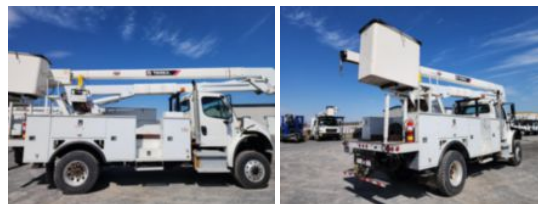

2018 Freightliner M2106 Terex TC55 Bucket Truck

\$ 100,000

Stock JHJU1200 VIN 1FVDCXFE4JHJU1200

Truck Specifications		Unit Specifications	
Year	2018	Attachment Make	Terex
Make	FREIGHTLINER	Attachment Model	TC55
Model	M2106		
Chassis Class	Truck		
Engine Make	Cummins		
Engine Model	L9 8.9L		
Engine HP	270		
Transmission	Auto		
Transmission Speed	6		
FA Capacity	12000		
RA Capacity	21000		
Rear Axle Ratio	5.56		
Wheelbase	190		
Current Meter Reading	104533		
Fuel Tank Capacity	50		
Rear Suspension	Spring		
Engine Fuel Type	Diesel		
GVWR	33000		
Frame	Steel		
Transmission	Allison		