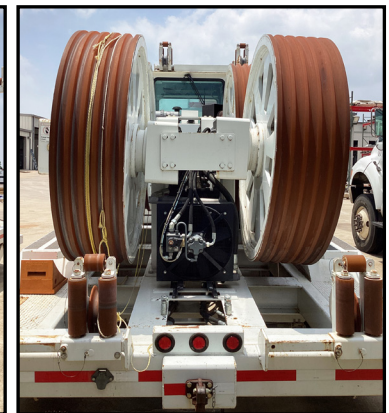

WHOLESALE DISCLAIMER:

These sale units are being sold "AS IS - WHERE IS" and "WITH ALL FAULTS". CTOS HEREBY EXPRESSLY DISCLAIMS ALL WARRANTIES, EITHER EXPRESS OR IMPLIED, INCLUDING ANY WARRANTY OF THE MERCHANTABILITY OR FITNESS FOR A PARTICULAR PURPOSE, and neither assumes nor authorizes any other person to assume for it any liability in connection with the sale of this unit.

These units have been in CTOS's rental fleet, but may not be "rent-ready" and have not gone through CTOS' typical rent-ready inspection process, which may include a DOT inspection, routine maintenance and service, etc..

Purchaser may request an inspection and service for these units, but such inspection and service will be additional cost and will be quoted on a time and materials basis. Potential purchasers are advised to inspect the units in person as CTOS will only share photos and service reports as available and per request.

Ask About Our Preferred Transportation Vendors

888-684-8146

www.customtruck.com

ASK ABOUT THE CUSTOMIZED AND FLEXIBLE LEASING & FINANCING SOLUTIONS AVAILABLE FROM CUSTOM TRUCK CAPITAL

DISCLAIMER: Specifications are believed to be correct, but may contain errors and/or omissions. Pictures are representative and may not be identical.

Click / Scan For Info

WHOLESALE PRICE: $45,738

STOCK#: D1T28009

EX WORKS: Fort Worth, TX

QUOTE NUMBER: KR2.20-F_23 Tier B

EXPIRATION DATE: 06/30/2024