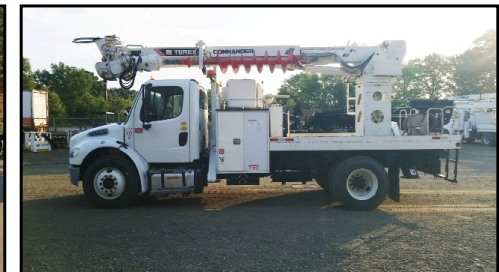

Unit Being Sold AS-IS/WHERE-IS
Qualifies For Extended Warranty Call For
Details!

888-684-8146 | www.customtruck.com

ASK ABOUT THE CUSTOMIZED AND FLEXIBLE LEASING & FINANCING
SOLUTIONS AVAILABLE FROM CUSTOM TRUCK CAPITAL

DISCLAIMER: Specifications are believed to be correct, but may contain errors and/or omissions.
Pictures are representative and may not be identical.

For Info Scan/
Click Here

PRICE: $86,625
STOCK#: FDGA6749
EX WORKS: Cabot, AR

QUOTE NUMBER: JD2.07-H_23 Tier B | EXPIRATION DATE: 06/30/2024