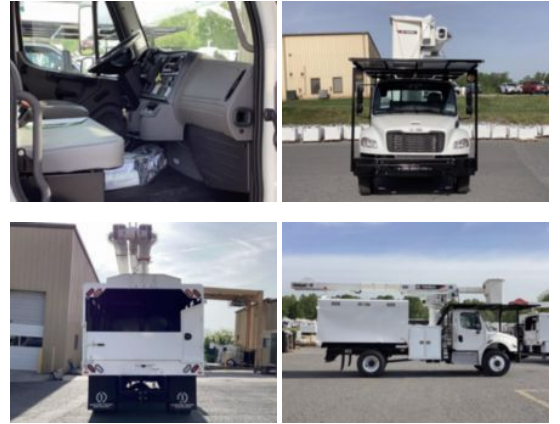

2024 Freightliner M2106 4x2 Terex Utilities XT PRO 56-

\$ 160,027

Stock RHVH0292 VIN 1FVACWFD5RHVH0292

Truck Specifications		Unit Specifications	
Year	2024	Attachment Year	2022
Make	Freightliner	Attachment Make	Terex Utilities
Model	M2106	Attachment Model	XT PRO 56-BOC-F-PC
Cab Type	REGULAR CAB	Maximum Work	61
CA or CT	121		
Chassis Class	CLASS 6 CHASSIS		
Engine Make	CUMMINS		
Engine Model	6.7L D		
Engine HP	220		
Transmission	M2106		
Transmission Speed	M2106		
FA Capacity	12000		
RA Capacity	21000		
Wheelbase	187		
Current Meter Reading	0		
Engine Hours	0		
Brakes	HYDRAULIC		
Rear Suspension	SPRING		
Engine Size	6.7		
Engine Fuel Type	Diesel		
Axle Config	4x2		
GVWR	26000		
Frame	10938350344S		
PTO Options	YES		