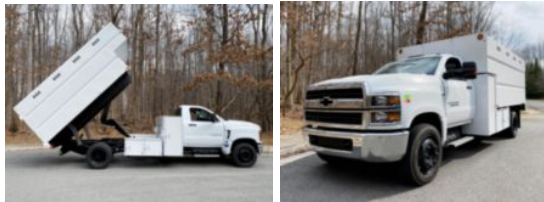

**2022 Chevrolet 6500 4x2 Southco Chip Truck**

**\$ 93,000**

Stock NH390007 VIN 1HTKHPVM8NH390007

Truck Specifications		Unit Specifications	
<b>Year</b>	2022	<b>Attachment Year</b>	2022
<b>Make</b>	Chevrolet	<b>Bed/Body Make</b>	Southco
<b>Model</b>	6500	<b>Bed/Body Model</b>	Custom Chip Body
<b>Cab Type</b>	REGULAR CAB		
<b>CA or CT</b>	108		
<b>Chassis Class</b>	CLASS 6 CHASSIS		
<b>Engine Make</b>	DURAMAX		
<b>Engine Model</b>	6.6L D		
<b>Engine HP</b>	350		
<b>Transmission</b>	6500		
<b>Transmission Speed</b>	6500		
<b>FA Capacity</b>	8000		
<b>RA Capacity</b>	15500		
<b>Wheelbase</b>	189		
<b>Current Meter Reading</b>	0		
<b>Engine Hours</b>	0		
<b>Brakes</b>	HYDRAULIC		
<b>Rear Suspension</b>	SPRING		
<b>Engine Size</b>	6.6		
<b>Engine Fuel Type</b>	Diesel		
<b>Axle Config</b>	4x2		
<b>GVWR</b>	22500		
<b>Frame</b>	SINGLE		
<b>PTO Options</b>	YES		