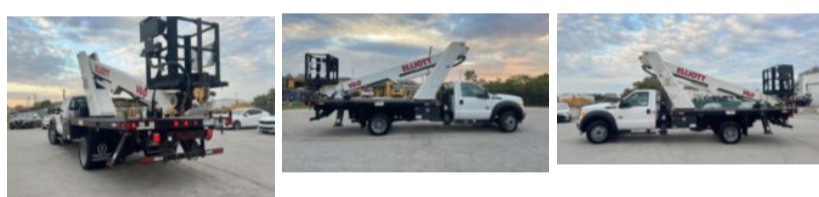

2016 Ford F550 4x2 Elliott V60F Bucket Truck
\$ 121,500

Stock GEA93333 VIN 1FDUF5GT9GEA93333

| Truck Specifications | | Unit Specifications | |
|------------------------------|-----------------|-------------------------|---------|
| Year | 2016 | Attachment Year | 2015 |
| Make | Ford | Attachment Make | Elliott |
| Model | F550 | Attachment Model | V60F |
| Color | WHITE | | |
| Cab Type | REGULAR CAB | | |
| Chassis Class | CLASS 5 CHASSIS | | |
| Engine Make | Ford | | |
| Engine Model | 6.7L D | | |
| Engine HP | 440 | | |
| Transmission | F550 | | |
| Transmission Speed | F550 | | |
| FA Capacity | 7000 | | |
| RA Capacity | 14706 | | |
| Wheelbase | 189 | | |
| Current Meter Reading | 78035 | | |
| Engine Hours | 5823 | | |
| Brakes | HYDRAULIC | | |
| Rear Suspension | SPRING | | |
| Engine Size | 6.7 | | |
| Engine Fuel Type | Diesel | | |
| Axle Config | 4x2 | | |
| GVWR | 19500 | | |
| Driver Seat | HIGH BACK | | |
| Frame | SINGLE | | |
| Front Tire | 225/70R19.5 | | |
| Rear Tire | 225/70R19.5 | | |
| Power Locks | NO | | |
| PTO Options | YES | | |
| Radio | AM/FM/CD | | |
| Power Windows | NO | | |
| Passenger Seat | HIGH BACK | | |