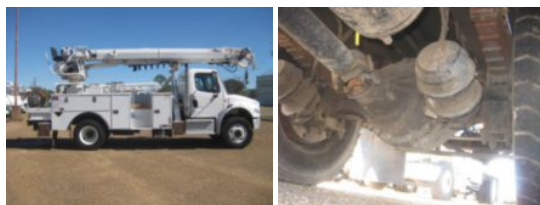

2020 Freightliner M2106 Altec DC 47 Digger Derrick

\$ 165,000

Stock LHLB9510 VIN 1FVDCXFC4LHLB9510

Truck Specifications		Unit Specifications	
Year	2020	Attachment Make	Freightliner
Make	FREIGHTLINER	Attachment Model	M2106
Model	M2		
Chassis Class	Truck		
Engine Make	Cummins		
Engine Model	B 6.7L		
Engine HP	250		
Transmission	Auto		
Transmission Speed	6		
FA Capacity	14000		
RA Capacity	21000		
Rear Axle Ratio	5.88		
Wheelbase	190		
Current Meter Reading	36857		
Fuel Tank Capacity	50		
Rear Suspension	Spring		
Engine Fuel Type	Diesel		
GVWR	35000		
Frame	Steel		
Transmission	Allison		