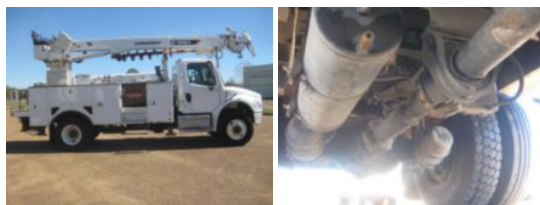

2017 Freightliner M2106 Terex Commander 4047 Digger
\$ 115,000

Stock HHHV8635 VIN 1FVDCXDT3HHHV8635

Truck Specifications		Unit Specifications	
Year	2017	Attachment Make	Freightliner
Make	FREIGHTLINER	Attachment Model	M2106
Model	M2106		
Chassis Class	Truck		
Engine Make	Cummins		
Engine Model	ISB 6.7L		
Engine HP	300		
Transmission	Auto		
Transmission Speed	6		
FA Capacity	13220		
RA Capacity	21000		
Rear Axle Ratio	6.14		
Wheelbase	190		
Current Meter Reading	69043		
Fuel Tank Capacity	50		
Rear Suspension	Spring		
Engine Fuel Type	Diesel		
GVWR	34220		
Frame	Steel		
Transmission	Allison		