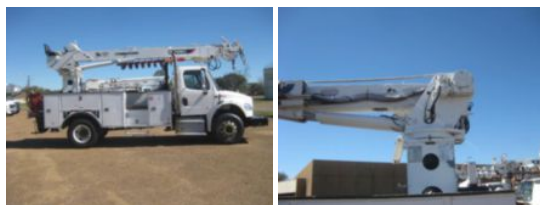

**2018 Freightliner M2106 Terex Commander C4047 Digger**
**\$ 120,000**

Stock JHJS1618 VIN 1FVACXFE1JHJS1618

Truck Specifications		Unit Specifications	
<b>Year</b>	2018	<b>Attachment Make</b>	Freightliner
<b>Make</b>	FREIGHTLINER	<b>Attachment Model</b>	M2106
<b>Model</b>	M2		
<b>Chassis Class</b>	Truck		
<b>Engine Make</b>	Cummins		
<b>Engine Model</b>	L9 8.9L		
<b>Engine HP</b>	270		
<b>Transmission</b>	Auto		
<b>Transmission Speed</b>	6		
<b>FA Capacity</b>	14600		
<b>RA Capacity</b>	21000		
<b>Rear Axle Ratio</b>	5.22		
<b>Wheelbase</b>	189		
<b>Current Meter Reading</b>	53512		
<b>Fuel Tank Capacity</b>	50		
<b>Rear Suspension</b>	Spring		
<b>Engine Fuel Type</b>	Diesel		
<b>GVWR</b>	35600		
<b>Frame</b>	Steel		
<b>Transmission</b>	Allison		