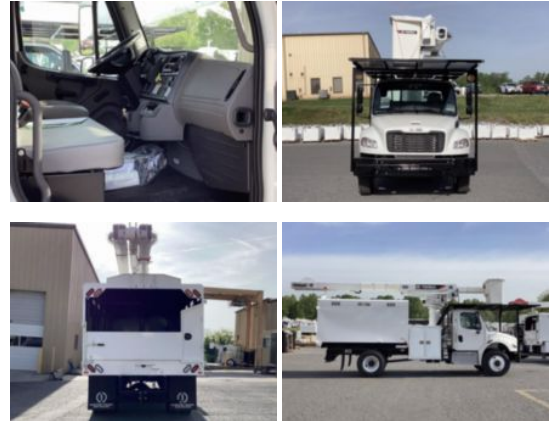

2024 Freightliner M2106 4x2 Terex Utilities XT PRO 56-

\$ 165,916

Stock RHVJ6064 VIN 1FVACWFD2RHVJ6064

Truck Specifications		Unit Specifications	
Year	2024	Attachment Year	2022
Make	Freightliner	Attachment Make	Terex Utilities
Model	M2106	Attachment Model	XT PRO 56-BOC-F-PC
Cab Type	REGULAR CAB	Maximum Work	61
CA or CT	121		
Chassis Class	CLASS 6 CHASSIS		
Engine Make	CUMMINS		
Engine Model	6.7L D		
Engine HP	220		
Transmission	M2106		
Transmission Speed	M2106		
FA Capacity	12000		
RA Capacity	21000		
Wheelbase	187		
Current Meter Reading	0		
Engine Hours	0		
Brakes	HYDRAULIC		
Rear Suspension	SPRING		
Engine Size	6.7		
Engine Fuel Type	Diesel		
Axle Config	4x2		
GVWR	26000		
Frame	10938350344S		
PTO Options	YES		