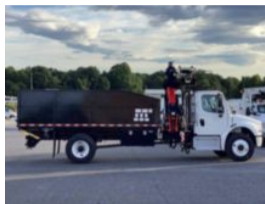

Custom Truck One Source

Lynchburg, VA

Phone: (434) 525-2929

<https://www.customtruck.com/locations>

2024 Freightliner M2106 4x2 Fassi F145AZ.0.22 Grapple

\$ 187,000

Stock RHVE5484 VIN 1FVACXFC3RHVE5484

Truck Specifications		Unit Specifications	
Year	2024	Attachment Year	2023
Make	Freightliner	Attachment Make	Fassi
Model	M2106	Attachment Model	F145AZ.0.22
Cab Type	REGULAR CAB		
CA or CT	161		
Chassis Class	CLASS 7 CHASSIS		
Engine Make	CUMMINS		
Engine Model	6.7L D		
Engine HP	250		
Transmission	M2106		
Transmission Speed	M2106		
FA Capacity	13300		
RA Capacity	21000		
Wheelbase	226		
Current Meter Reading	0		
Engine Hours	0		
Brakes	AIR		
Rear Suspension	SPRING		
Engine Size	6.7		
Engine Fuel Type	Diesel		
Axle Config	4x2		
GVWR	33000		
Frame	10938350344S		
PTO Options	YES		
Transmission	ALLISON		