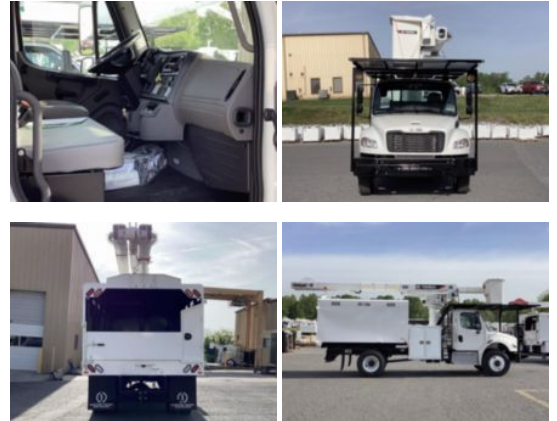

2024 Freightliner M2106 4x2 Terex Utilities XT PRO 56-

\$ 165,916

Stock RHVH0346 VIN 1FVACWFD2RHVH0346

Truck Specifications		Unit Specifications	
Year	2024	Attachment Year	2022
Make	Freightliner	Attachment Make	Terex Utilities
Model	M2106	Attachment Model	XT PRO 56-BOC-F-PC
Cab Type	REGULAR CAB	Maximum Work	61
CA or CT	121		
Chassis Class	CLASS 6 CHASSIS		
Engine Make	CUMMINS		
Engine Model	6.7L D		
Engine HP	220		
Transmission	M2106		
Transmission Speed	M2106		
FA Capacity	12000		
RA Capacity	21000		
Wheelbase	187		
Current Meter Reading	0		
Engine Hours	0		
Brakes	HYDRAULIC		
Rear Suspension	SPRING		
Engine Size	6.7		
Engine Fuel Type	Diesel		
Axle Config	4x2		
GVWR	26000		
Frame	10938350344S		
PTO Options	YES		