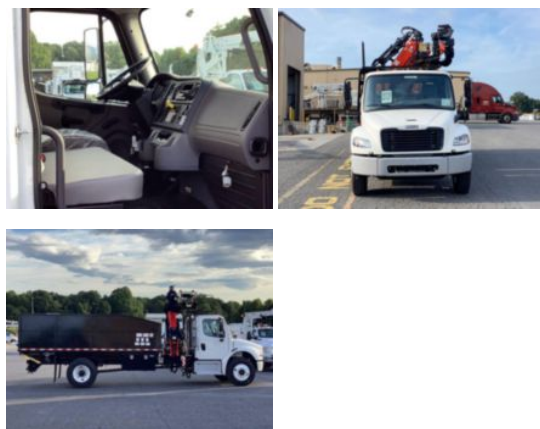

Custom Truck One Source

Lynchburg, VA

Phone: (434) 525-2929

<https://www.customtruck.com/locations>

2024 Freightliner M2106 4x2 Fassi F145AZ.0.22 Grapple

\$ 185,101

Stock RHVE5481 VIN 1FVACXFC8RHVE5481

Truck Specifications		Unit Specifications	
Year	2024	Attachment Year	2023
Make	Freightliner	Attachment Make	Fassi
Model	M2106	Attachment Model	F145AZ.0.22
Cab Type	REGULAR CAB		
CA or CT	161		
Chassis Class	CLASS 7 CHASSIS		
Engine Make	CUMMINS		
Engine Model	6.7L D		
Engine HP	250		
Transmission	Automatic		
Transmission Speed	6		
FA Capacity	13300		
RA Capacity	21000		
Wheelbase	226		
Brakes	AIR		
Rear Suspension	SPRING		
Engine Size	6.7		
Engine Fuel Type	Diesel		
Axle Config	4x2		
GVWR	33000		
Frame	10938350344S		
PTO Options	YES		
Transmission	ALLISON		