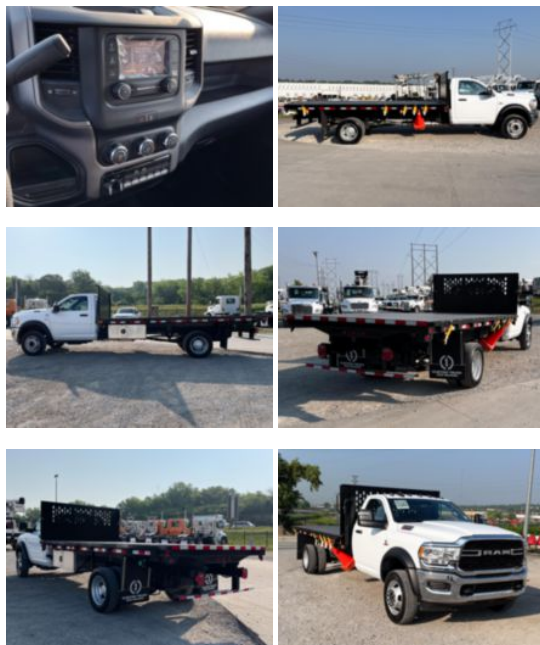

2023 RAM 5500 4x2 Load King 16' x 8' Flatbed Truck
\$ 98,660

Stock PG540784 VIN 3C7WRMDL1PG540784

Truck Specifications		Unit Specifications	
Year	2023	Attachment Year	2023
Make	RAM	Bed/Body Make	Load King
Model	5500	Bed/Body Model	LK16_0X96FB
Cab Type	REGULAR CAB		
CA or CT	120		
Chassis Class	CLASS 5 CHASSIS		
Engine Make	CUMMINS		
Engine Model	6.7L D		
Engine HP	360		
Transmission	5500		
Transmission Speed	5500		
FA Capacity	6500		
RA Capacity	13500		
Wheelbase	205		
Current Meter Reading	0		
Engine Hours	0		
Brakes	HYDRAULIC		
Rear Suspension	SPRING		
Engine Size	6.7		
Engine Fuel Type	Diesel		
Axle Config	4x2		
Frame	SINGLE		
PTO Options	YES		