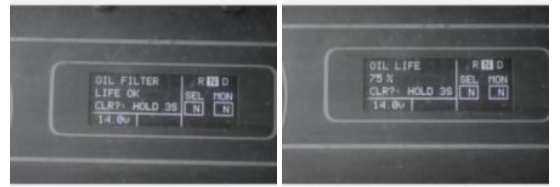

Custom Truck One Source

Tigard, Oregon

Phone: 866-411-2293

<https://www.customtruck.com/locations>

2008 Terex C6060 Digger Derrick/2020 Int'l HV507 6x6

\$ 220,500

Stock LL298288 VIN 3HAEHTAT6LL298288

Truck Specifications		Unit Specifications	
Year	2020	Attachment Make	International
Make	INTERNATIONAL	Attachment Model	HV507
Model	HV507		
Chassis Class	Truck		
Engine Make	Cummins		
Engine Model	L9 9.0L		
Engine HP	350		
Transmission Make	Allison		
Transmission	Auto		
Transmission Speed	6		
FA Capacity	18,000		
RA Capacity	40,000		
Rear Axle Ratio	5.86		
Wheelbase	217		
Current Meter Reading	28,676		
Fuel Tank Capacity	50		
Rear Suspension	Spring		
Engine Fuel Type	Diesel		
GVWR	58,000		
Frame	Steel		