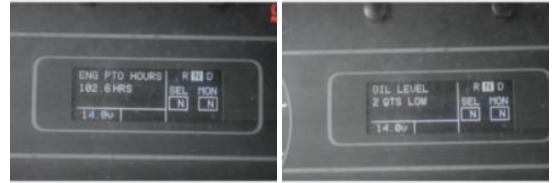

Custom Truck One Source

Tigard, Oregon

Phone: 866-411-2293

<https://www.customtruck.com/locations>

2008 Terex C6060 Digger Derrick/2020 Int'l HV507 6x6

\$ 220,500

Stock LL298288 VIN 3HAEHTAT6LL298288

Truck Specifications		Unit Specifications	
Year	2020	Attachment Make	International
Make	INTERNATIONAL	Attachment Model	HV507
Model	HV507		
Chassis Class	Truck		
Engine Make	Cummins		
Engine Model	L9 9.0L		
Engine HP	350		
Transmission Make	Allison		
Transmission	Auto		
Transmission Speed	6		
FA Capacity	18,000		
RA Capacity	40,000		
Rear Axle Ratio	5.86		
Wheelbase	217		
Current Meter Reading	28,676		
Fuel Tank Capacity	50		
Rear Suspension	Spring		
Engine Fuel Type	Diesel		
GVWR	58,000		
Frame	Steel		