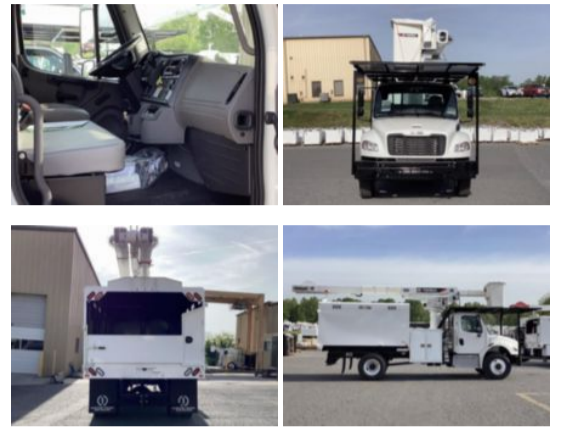

2024 Freightliner M2106 4x2 Terex Utilities XT PRO 56-

\$ 162,527

Stock RHVH0341 VIN 1FVACWFD3RHVH0341

Truck Specifications		Unit Specifications	
Year	2024	Attachment Year	2023
Make	Freightliner	Attachment Make	Terex Utilities
Model	M2106	Attachment Model	XT PRO 56-BOC-F-PC
Cab Type	REGULAR CAB	Maximum Work	61
CA or CT	119		
Chassis Class	CLASS 6 CHASSIS		
Engine Make	CUMMINS		
Engine Model	6.7L D		
Engine HP	220		
Transmission	Automatic		
Transmission Speed	6		
FA Capacity	12000		
RA Capacity	21000		
Wheelbase	187		
Brakes	HYDRAULIC		
Rear Suspension	SPRING		
Engine Size	6.7		
Engine Fuel Type	Diesel		
Axle Config	4x2		
GVWR	26000		
Frame	SINGLE		
PTO Options	YES		