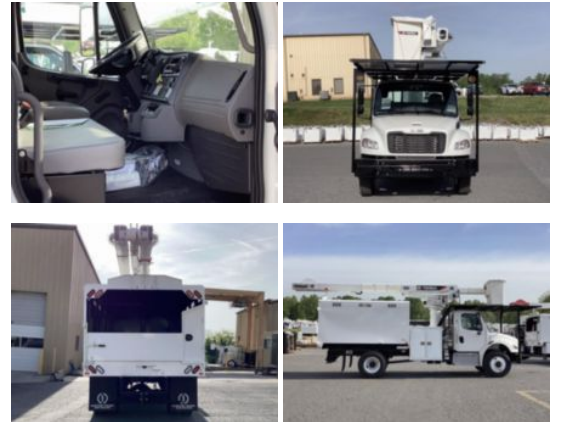

56F 2024 Freightliner M2106

\$ 162,527

Stock RHVH0338 VIN 1FVACWFD3RHVH0338

Truck Specifications		Unit Specifications	
Year	2024	Attachment Make	Terex Utilities
Make	Freightliner	Attachment Model	XT PRO 56-BOC-F-PC
Model	M2106	Attachment Year	2023
Cab Type	REGULAR CAB	Characteristic Type	56' BUCKET FORESTRY
Chassis Class	CLASS 6 CHASSIS		
Axle Config	4x2		
Engine Make	CUMMINS		
Engine Model	6.7L D		
Wheelbase	187		
CA or CT	119		
Rear Suspension	SPRING		
Brakes	HYDRAULIC		
Frame	SINGLE		
GVWR	26000		