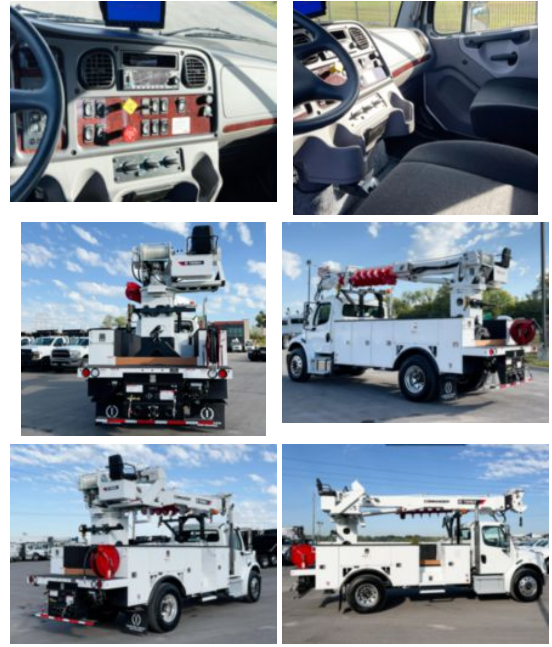

Terex Utilities Commander 4047 Digger Derrick on 2023
\$ 238,880

Stock RDVE8105 VIN 3ALACXD26RDVE8105

Truck Specifications		Unit Specifications	
Year	2024	Attachment Year	2023
Make	Freightliner	Attachment Make	Terex Utilities
Model	M2106	Attachment Model	Commander 4047
Cab Type	REGULAR CAB	Bed/Body Make	B&G BODIES
CA or CT	124	Bed/Body Model	BGIC4047MU126LB
Chassis Class	CLASS 7 CHASSIS		
Engine Make	DETROIT		
Engine Model	DD8 D		
Engine HP	300		
Transmission	M2106		
Transmission Speed	M2106		
FA Capacity	14600		
RA Capacity	21000		
Wheelbase	190		
Current Meter Reading	0		
Engine Hours	0		
Brakes	AIR		
Rear Suspension	SPRING		
Engine Size	DD8 D		
Engine Fuel Type	Diesel		
Axle Config	4x2		
GVWR	33000		
Frame	1113335625437S		
PTO Options	YES		