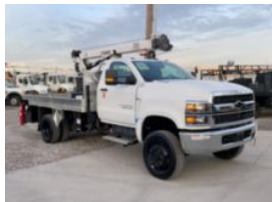

**Custom Truck One Source**

Kansas City, MO

Phone: (816) 558-7290

<https://www.customtruck.com/locations>

**2023 Chevrolet 6500 4x4 Load King Stinger 7522 Service**

**\$ 149,875**

Stock PH757593 VIN 1HTKJPMXP757593

Truck Specifications		Unit Specifications	
<b>Year</b>	2023	<b>Attachment Year</b>	2023
<b>Make</b>	Chevrolet	<b>Attachment Make</b>	Load King
<b>Model</b>	6500	<b>Attachment Model</b>	Stinger 7522
<b>Cab Type</b>	REGULAR CAB	<b>Bed/Body Make</b>	Load King
<b>CA or CT</b>	84	<b>Bed/Body Model</b>	LKVLK12LU084CS
<b>Chassis Class</b>	CLASS 6 CHASSIS		
<b>Engine Make</b>	DURAMAX		
<b>Engine Model</b>	6.6L D		
<b>Engine HP</b>	350		
<b>Transmission</b>	6500		
<b>Transmission Speed</b>	6500		
<b>FA Capacity</b>	7500		
<b>RA Capacity</b>	15500		
<b>Wheelbase</b>	165		
<b>Current Meter Reading</b>	0		
<b>Engine Hours</b>	0		
<b>Brakes</b>	HYDRAULIC		
<b>Rear Suspension</b>	SPRING		
<b>Engine Size</b>	6.6		
<b>Engine Fuel Type</b>	Diesel		
<b>Axle Config</b>	4x4		
<b>GVWR</b>	26000		
<b>Frame</b>	SINGLE		
<b>PTO Options</b>	YES		