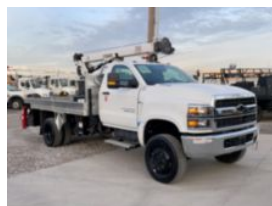

2023 Chevrolet 6500 4x4 Load King Stinger 7522 Service

\$ 149,875

Stock PH757937 VIN 1HTKJPVM5PH757937

Truck Specifications		Unit Specifications	
CARB Registered	Yes	Attachment Year	2023
Year	2023	Attachment Make	Load King
Make	Chevrolet	Attachment Model	Stinger 7522
Model	6500	Bed/Body Make	Load King
Cab Type	REGULAR CAB	Bed/Body Model	LKVLK12LU084CS
CA or CT	84		
Chassis Class	CLASS 6 CHASSIS		
Engine Make	DURAMAX		
Engine Model	6.6L D		
Engine HP	350		
Transmission	Automatic		
Transmission Speed	6		
FA Capacity	7500		
RA Capacity	15500		
Wheelbase	165		
Brakes	HYDRAULIC		
Rear Suspension	SPRING		
Engine Size	6.6		
Engine Fuel Type	Diesel		
Axle Config	4x4		
GVWR	26000		
Frame	SINGLE		
PTO Options	YES		