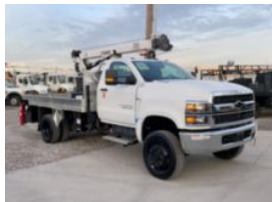

Custom Truck One Source

Fontana, CA

Phone: (909) 356-6899

<https://www.customtruck.com/locations>

2023 Chevrolet 6500 4x4 Load King Stinger 7522 Service

\$ 149,875

Stock PH758047 VIN 1HTKJPMXP758047

Truck Specifications		Unit Specifications	
Year	2023	Attachment Year	2023
Make	Chevrolet	Attachment Make	Load King
Model	6500	Attachment Model	Stinger 7522
Cab Type	REGULAR CAB	Bed/Body Make	Load King
CA or CT	84	Bed/Body Model	LKVLK12LU084CS
Chassis Class	CLASS 6 CHASSIS		
Engine Make	DURAMAX		
Engine Model	6.6L D		
Engine HP	350		
Transmission	6500		
Transmission Speed	6500		
FA Capacity	7500		
RA Capacity	15500		
Wheelbase	165		
Current Meter Reading	0		
Engine Hours	0		
Brakes	HYDRAULIC		
Rear Suspension	SPRING		
Engine Size	6.6		
Engine Fuel Type	Diesel		
Axle Config	4x4		
GVWR	26000		
Frame	SINGLE		
PTO Options	YES		