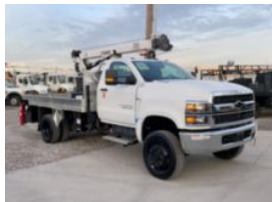

**Custom Truck One Source**

Bakersfield, CA

Phone: (661) 392-0092

<https://www.customtruck.com/locations>

**2023 Chevrolet 6500 4x4 Load King Stinger 7522 Service**

**\$ 149,875**

Stock PH757500 VIN 1HTKJPMXP757500

Truck Specifications		Unit Specifications	
<b>Year</b>	2023	<b>Attachment Year</b>	2023
<b>Make</b>	Chevrolet	<b>Attachment Make</b>	Load King
<b>Model</b>	6500	<b>Attachment Model</b>	Stinger 7522
<b>Cab Type</b>	REGULAR CAB	<b>Bed/Body Make</b>	Load King
<b>CA or CT</b>	84	<b>Bed/Body Model</b>	LKVLK12LU084CS
<b>Chassis Class</b>	CLASS 6 CHASSIS		
<b>Engine Make</b>	DURAMAX		
<b>Engine Model</b>	6.6L D		
<b>Engine HP</b>	350		
<b>Transmission</b>	6500		
<b>Transmission Speed</b>	6500		
<b>FA Capacity</b>	7500		
<b>RA Capacity</b>	15500		
<b>Wheelbase</b>	165		
<b>Current Meter Reading</b>	0		
<b>Engine Hours</b>	0		
<b>Brakes</b>	HYDRAULIC		
<b>Rear Suspension</b>	SPRING		
<b>Engine Size</b>	6.6		
<b>Engine Fuel Type</b>	Diesel		
<b>Axle Config</b>	4x4		
<b>GVWR</b>	26000		
<b>Frame</b>	SINGLE		
<b>PTO Options</b>	YES		