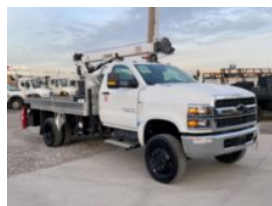

2023 Chevrolet 6500 4x4 Load King Voyager P Service
\$ 149,875

Stock PH757500 VIN 1HTKJPVMXPH757500

Truck Specifications		Unit Specifications	
CARB Registered	Yes	Attachment Year	2023
Year	2023	Attachment Make	Load King
Make	Chevrolet	Attachment Model	Stinger 7522
Model	6500	Bed/Body Make	Load King
Cab Type	REGULAR CAB	Bed/Body Model	LKVLK12LU084CS
CA or CT	84		
Chassis Class	CLASS 6 CHASSIS		
Engine Make	DURAMAX		
Engine Model	6.6L D		
Engine HP	350		
Transmission	Automatic		
Transmission Speed	6		
FA Capacity	7,500		
RA Capacity	15,500		
Wheelbase	165		
Brakes	HYDRAULIC		
Rear Suspension	SPRING		
Engine Size	6.6		
Engine Fuel Type	Diesel		
Axle Config	4x4		
GVWR	26,000		
Frame	SINGLE		
PTO Options	YES		