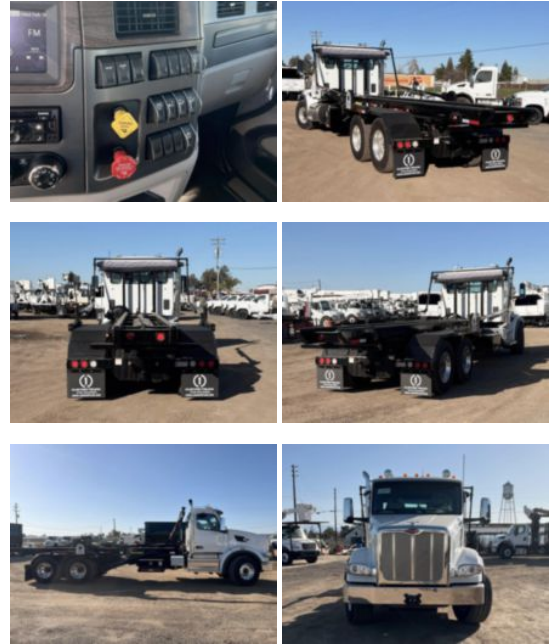

2024 Peterbilt 567 6x4 Spartan SRO60SC Roll-Off Truck

Call for price

Stock RD663286 VIN 1NPCLP0X2RD663286

Truck Specifications		Unit Specifications	
Year	2024	Attachment Year	2023
Make	Peterbilt	Attachment Make	Spartan
Model	567	Attachment Model	SRO60SC
Cab Type	REGULAR CAB		
CA or CT	192		
Chassis Class	CLASS 8 CHASSIS		
Engine Make	PACCAR		
Engine Model	MX-13 D		
Engine HP	455		
Transmission	567		
Transmission Speed	567		
FA Capacity	20000		
RA Capacity	40000		
Wheelbase	266		
Current Meter Reading	0		
Engine Hours	0		
Brakes	AIR		
Rear Suspension	AIR		
Engine Size	13		
Engine Fuel Type	Diesel		
Axle Config	6x4		
GVWR	66000		
Frame	10625350313I		
PTO Options	YES		