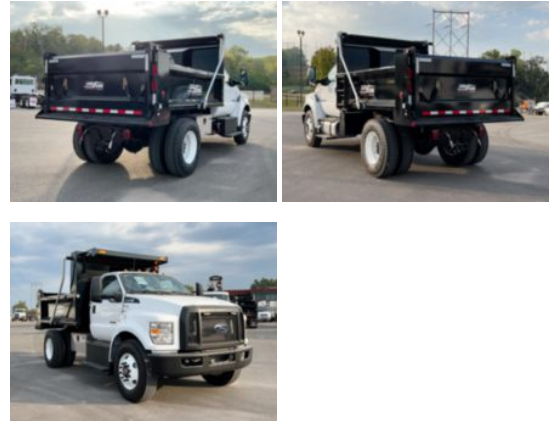

Custom Truck One Source

Kansas City, MO

Phone: (816) 558-7290

<https://www.customtruck.com/locations>

2024 Ford F750 4x2 10' Load King Dump Truck

\$ 121,300

Stock RDF08188 VIN 1FDNF7DC3RDF08188

Truck Specifications		Unit Specifications	
Year	2024	Bed/Body Make	Load King
Make	Ford	Bed/Body Model	LKSXD10-0293/16
Model	F750		
Cab Type	REGULAR CAB		
CA or CT	84		
Chassis Class	CLASS 6 CHASSIS		
Engine Make	Ford		
Engine Model	6.7L D		
Engine HP	270		
Transmission	F750		
Transmission Speed	F750		
FA Capacity	12000		
RA Capacity	21000		
Wheelbase	158		
Current Meter Reading	0		
Engine Hours	0		
Brakes	HYDRAULIC		
Rear Suspension	SPRING		
Engine Size	6.7		
Engine Fuel Type	Diesel		
Axle Config	4x2		
GVWR	26000		
Frame	SINGLE		
PTO Options	YES		