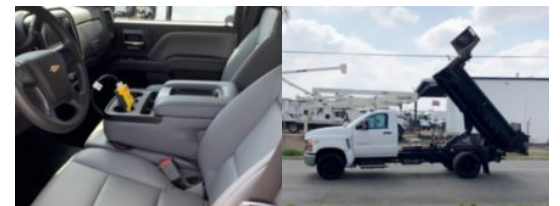

**2023 Chevrolet 6500 4x2 11' Load King Contractor Dump**
**\$ 77,000**

Stock NH270933 VIN 1HTKHPVM4NH270933

Truck Specifications		Unit Specifications	
<b>Year</b>	2022	<b>Attachment Year</b>	2023
<b>Make</b>	Chevrolet	<b>Bed/Body Make</b>	Metalium Industries Inc
<b>Model</b>	6500	<b>Bed/Body Model</b>	METCB11X191/8DB
<b>Cab Type</b>	REGULAR CAB		
<b>CA or CT</b>	84		
<b>Chassis Class</b>	CLASS 6 CHASSIS		
<b>Engine Make</b>	DURAMAX		
<b>Engine Model</b>	6.6L D		
<b>Engine HP</b>	350		
<b>Transmission</b>	6500		
<b>Transmission Speed</b>	6500		
<b>FA Capacity</b>	8000		
<b>RA Capacity</b>	15500		
<b>Wheelbase</b>	165		
<b>Current Meter Reading</b>	0		
<b>Engine Hours</b>	0		
<b>Brakes</b>	HYDRAULIC		
<b>Rear Suspension</b>	SPRING		
<b>Engine Size</b>	6.6		
<b>Engine Fuel Type</b>	Diesel		
<b>Axle Config</b>	4x2		
<b>GVWR</b>	22500		
<b>Frame</b>	SINGLE		
<b>PTO Options</b>	YES		