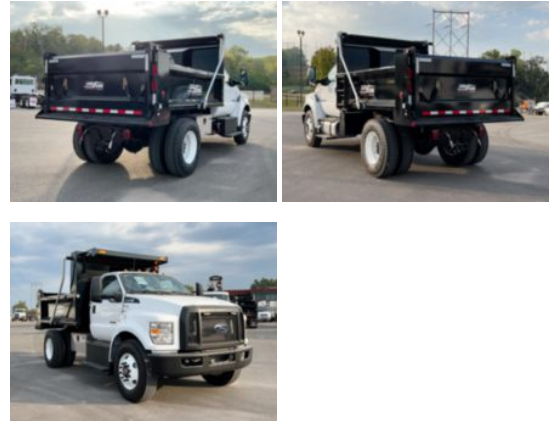

2024 Ford F750 4x2 10' Load King Dump Truck

\$ 121,300

Stock RDF08178 VIN 1FDNF7DC0RDF08178

Truck Specifications		Unit Specifications	
Year	2024	Bed/Body Make	Load King
Make	Ford	Bed/Body Model	LKSXD10-0293/16
Model	F750		
Cab Type	REGULAR CAB		
CA or CT	84		
Chassis Class	CLASS 6 CHASSIS		
Engine Make	Ford		
Engine Model	6.7L D		
Engine HP	270		
Transmission	F750		
Transmission Speed	F750		
FA Capacity	10000		
RA Capacity	21000		
Wheelbase	158		
Current Meter Reading	0		
Engine Hours	0		
Brakes	HYDRAULIC		
Rear Suspension	SPRING		
Engine Size	6.7		
Engine Fuel Type	Diesel		
Axle Config	4x2		
GVWR	26000		
Frame	SINGLE		
PTO Options	YES		