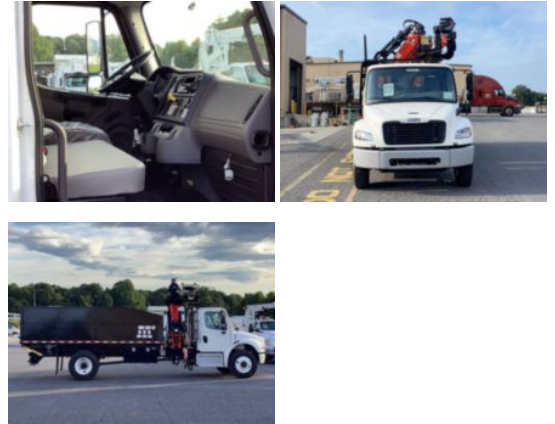

2024 Freightliner M2106 4x2 Fassi F145AZ.0.22 Grapple

\$ 190,655

Stock RHVC0937 VIN 1FVACXFCXRHVC0937

Truck Specifications		Unit Specifications	
CARB Registered	No	Attachment Year	2023
Year	2024	Attachment Make	Fassi
Make	Freightliner	Attachment Model	F145AZ.0.22
Model	M2106		
Cab Type	REGULAR CAB		
CA or CT	161		
Chassis Class	CLASS 7 CHASSIS		
Engine Make	CUMMINS		
Engine Model	6.7L D		
Engine HP	250		
Transmission	Automatic		
Transmission Speed	6		
FA Capacity	13300		
RA Capacity	21000		
Wheelbase	226		
Brakes	AIR		
Rear Suspension	SPRING		
Engine Size	6.7		
Engine Fuel Type	Diesel		
Axle Config	4x2		
GVWR	33000		
Frame	10938350344S		
PTO Options	YES		
Transmission	ALLISON		