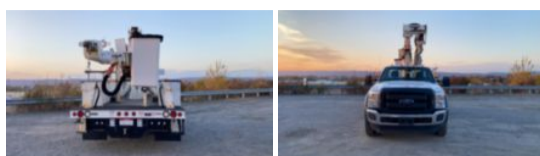

Custom Truck One Source

Wilkes-Barre, PA

Phone: (800) 252-0043

<https://www.customtruck.com/locations>

2015 Ford F550 4x4 Versalift VST-47SI Bucket Truck

\$ 81,500

Stock FED19210 VIN 1FDUF5HT0FED19210

Truck Specifications		Unit Specifications	
Year	2015	Attachment Year	2015
Make	Ford	Attachment Make	Versalift
Model	F550	Attachment Model	VST-47-I
Color	WHITE	Maximum Work	51.33
Cab Type	REGULAR CAB		
Chassis Class	CLASS 5 CHASSIS		
Engine Make	Ford		
Engine Model	6.7L D		
Engine HP	300		
Transmission	F550		
Transmission Speed	F550		
FA Capacity	7000		
RA Capacity	14706		
Current Meter Reading	170685		
Engine Hours	6703		
Brakes	HYDRAULIC		
Rear Suspension	SPRING		
Engine Size	6.7		
Engine Fuel Type	Diesel		
Axle Config	4x4		
GVWR	19500		
Driver Seat	HIGH BACK		
Frame	SINGLE		
Front Tire	225/70R19.5		
Rear Tire	225/70R19.5		
PTO Options	YES		
Radio	AM/FM		
Passenger Seat	HIGH BACK		