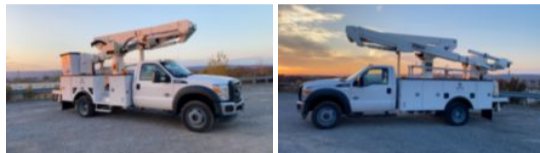

Custom Truck One Source

Wilkes-Barre, PA

Phone: (800) 252-0043

<https://www.customtruck.com/locations>

2015 Ford F550 4x4 Versalift VST-47SI Bucket Truck

\$ 81,500

Stock FED19210 VIN 1FDUF5HT0FED19210

Truck Specifications		Unit Specifications	
Year	2015	Attachment Year	2015
Make	Ford	Attachment Make	Versalift
Model	F550	Attachment Model	VST-47-I
Color	WHITE	Maximum Work	51.33
Cab Type	REGULAR CAB		
Chassis Class	CLASS 5 CHASSIS		
Engine Make	Ford		
Engine Model	6.7L D		
Engine HP	300		
Transmission	F550		
Transmission Speed	F550		
FA Capacity	7000		
RA Capacity	14706		
Current Meter Reading	170685		
Engine Hours	6703		
Brakes	HYDRAULIC		
Rear Suspension	SPRING		
Engine Size	6.7		
Engine Fuel Type	Diesel		
Axle Config	4x4		
GVWR	19500		
Driver Seat	HIGH BACK		
Frame	SINGLE		
Front Tire	225/70R19.5		
Rear Tire	225/70R19.5		
PTO Options	YES		
Radio	AM/FM		
Passenger Seat	HIGH BACK		