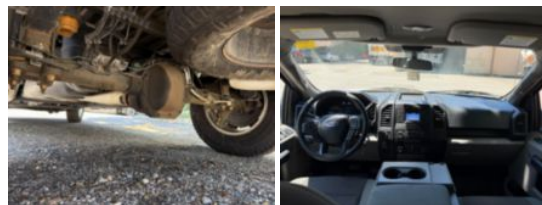

**2019 Ford F-150 Crew Cab 4x4 Pickup Truck**

**Call for price**

Stock KKE52759 VIN 1FTEW1EP7KKE52759

Truck Specifications	Unit Specifications
<b>Year</b>	2019
<b>Make</b>	FORD
<b>Model</b>	F150
<b>Cab Type</b>	CREW CAB
<b>Chassis Class</b>	LightDuty
<b>Engine Make</b>	Ford
<b>Engine Model</b>	2.7L V6
<b>Engine HP</b>	325
<b>Transmission</b>	Auto
<b>Transmission Speed</b>	10
<b>FA Capacity</b>	3,375
<b>RA Capacity</b>	3,350
<b>Rear Axle Ratio</b>	3.73
<b>Wheelbase</b>	145
<b>Current Meter Reading (mi)</b>	119,721
<b>Brakes</b>	HYDRAULIC
<b>Rear Suspension</b>	Spring
<b>Engine Size</b>	2.7L G
<b>Engine Fuel Type</b>	Gasoline
<b>Axle Config</b>	4x4
<b>GVWR (lb)</b>	6,600
<b>Frame</b>	SINGLE
<b>PTO Options</b>	NO
<b>Transmission Make</b>	Ford
<b>Running Condition</b>	Running