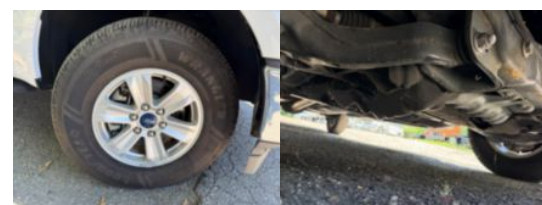

**2019 Ford F-150 Crew Cab 4x4 Pickup Truck**

**Call for price**

Stock KKE52759 VIN 1FTEW1EP7KKE52759

Truck Specifications	Unit Specifications
<b>Year</b>	2019
<b>Make</b>	FORD
<b>Model</b>	F150
<b>Cab Type</b>	CREW CAB
<b>Chassis Class</b>	LightDuty
<b>Engine Make</b>	Ford
<b>Engine Model</b>	2.7L V6
<b>Engine HP</b>	325
<b>Transmission</b>	Auto
<b>Transmission Speed</b>	10
<b>FA Capacity</b>	3,375
<b>RA Capacity</b>	3,350
<b>Rear Axle Ratio</b>	3.73
<b>Wheelbase</b>	145
<b>Current Meter Reading (mi)</b>	119,721
<b>Brakes</b>	HYDRAULIC
<b>Rear Suspension</b>	Spring
<b>Engine Size</b>	2.7L G
<b>Engine Fuel Type</b>	Gasoline
<b>Axle Config</b>	4x4
<b>GVWR (lb)</b>	6,600
<b>Frame</b>	SINGLE
<b>PTO Options</b>	NO
<b>Transmission Make</b>	Ford
<b>Running Condition</b>	Running