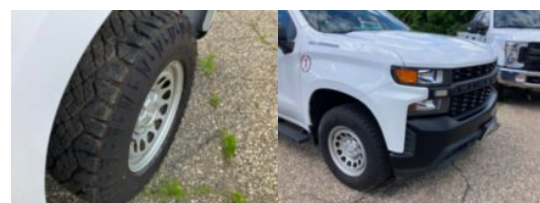

2019 Chevrolet Silverado 4x4 Pickup Truck

Call for price

Stock KZ311152 VIN 1GCUYAEF4KZ311152

Truck Specifications		Unit Specifications	
Year	2019		
Make	CHEVROLET		
Model	Silverado		
Cab Type	CREW CAB		
Chassis Class	LightDuty		
Engine Make	Chevy		
Engine Model	5.3L V8		
Engine HP	355		
Transmission	Auto		
Transmission Speed	6		
Rear Axle Ratio	3.42		
Wheelbase	157		
Current Meter Reading (mi)	105,207		
Brakes	HYDRAULIC		
Rear Suspension	Spring		
Engine Size	5.3		
Engine Fuel Type	Gasoline		
Axle Config	4x4		
GVWR (lb)	7,100		
Frame	SINGLE		
PTO Options	NO		
Transmission Make	GM		
Running Condition	Running		