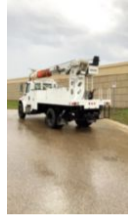

2015 Freightliner M2106 4x4 Terex C4047 Digger Derrick
\$ 122,500

Stock FDGE0180 VIN 3ALDCXDT3FDGE0180

Truck Specifications		Unit Specifications	
Year	2015	Attachment Year	2014
Make	Freightliner	Attachment Make	Terex
Model	M2106	Attachment Model	Commander 4047
Color	WHITE		
Cab Type	REGULAR CAB		
Chassis Class	CLASS 7 CHASSIS		
Engine Make	CUMMINS		
Engine Model	ISB D		
Engine HP	250		
Transmission	M2106		
Transmission Speed	M2106		
FA Capacity	14000		
RA Capacity	21000		
Rear Axle Ratio	5.57		
Wheelbase	190		
Current Meter Reading	54324		
Engine Hours	4243		
Block Heater	YES		
Brakes	AIR		
Fuel Tank Capacity	50		
Rear Suspension	SPRING		
Engine Size	6.7		
Engine Fuel Type	Diesel		
Axle Config	4x4		
GVWR	33000		
Driver Seat	BENCH - FULL WIDTH		
Frame	SINGLE		
Front Tire	12R22.5		
Rear Tire	12R22.5		
PTO Options	YES		
Radio	AM/FM		