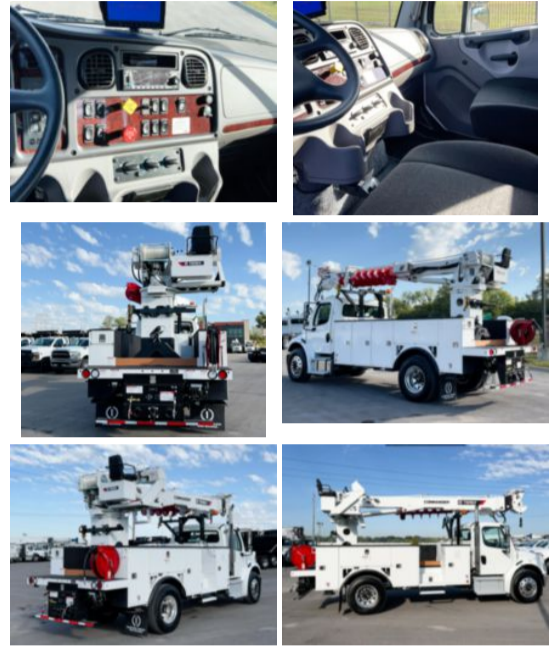

2024 Freightliner M2106 4x2 Terex Utilities C4047 Digger

\$ 238,880

Stock RDVE8151 VIN 3ALACXD22RDVE8151

Truck Specifications		Unit Specifications	
Year	2024	Attachment Year	2023
Make	Freightliner	Attachment Make	Terex Utilities
Model	M2106	Attachment Model	Commander 4047
Cab Type	REGULAR CAB	Bed/Body Make	B&G BODIES
CA or CT	124	Bed/Body Model	BGIC4047MU126LB
Chassis Class	CLASS 7 CHASSIS		
Engine Make	DETROIT		
Engine Model	DD8 D		
Engine HP	300		
Transmission	Automatic		
Transmission Speed	6		
FA Capacity	14600		
RA Capacity	21000		
Wheelbase	190		
Brakes	AIR		
Rear Suspension	SPRING		
Engine Size	DD8 D		
Engine Fuel Type	Diesel		
Axle Config	4x2		
GVWR	33000		
Frame	1113335625437S		
PTO Options	YES		