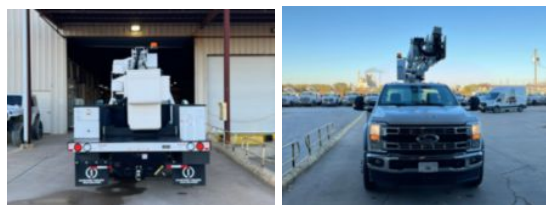

2026 Ford F550 4x4 Terex Utilities LT40 Bucket Truck

\$ 171,900

Stock TDA14217 VIN 1FDUF5HTXTDA14217

Truck Specifications		Unit Specifications	
CARB Registered	Yes	Attachment Year	2026
Year	2026	Attachment Make	Terex Utilities
Make	Ford	Attachment Model	LT40
Model	F550	Bed/Body Make	Falcon
Cab Type	REGULAR CAB	Bed/Body Model	FTELT40LU084LB
CA or CT	84	Maximum Work Height (ft)	45
Chassis Class	CLASS 5 CHASSIS		
Engine Make	Ford		
Engine Model	6.7L D		
Engine HP	330		
Transmission	Automatic		
Transmission Speed	10		
FA Capacity	7,500		
RA Capacity	14,706		
Wheelbase	169		
Brakes	HYDRAULIC		
Rear Suspension	SPRING		
Engine Size	6.7		
Engine Fuel Type	Diesel		
Axle Config	4x4		
GVWR (lb)	19,500		
Frame	SINGLE		
PTO Options	YES		