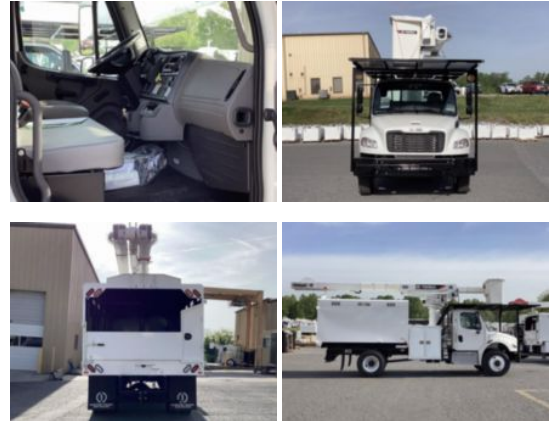

2024 Freightliner M2106 4x2 Terex Utilities XT PRO 56-

\$ 165,916

Stock RHVC0888 VIN 1FVACWFD8RHVC0888

Truck Specifications		Unit Specifications	
Year	2024	Attachment Year	2023
Make	Freightliner	Attachment Make	Terex Utilities
Model	M2106	Attachment Model	XT PRO 56-BOC-F-PC
Cab Type	REGULAR CAB	Maximum Work	61
CA or CT	121		
Chassis Class	CLASS 6 CHASSIS		
Engine Make	CUMMINS		
Engine Model	6.7L D		
Engine HP	220		
Transmission	M2106		
Transmission Speed	M2106		
FA Capacity	12000		
RA Capacity	21000		
Wheelbase	187		
Current Meter Reading	0		
Engine Hours	0		
Brakes	HYDRAULIC		
Rear Suspension	SPRING		
Engine Size	6.7		
Engine Fuel Type	Diesel		
Axle Config	4x2		
GVWR	26000		
Frame	10938350344S		
PTO Options	YES		