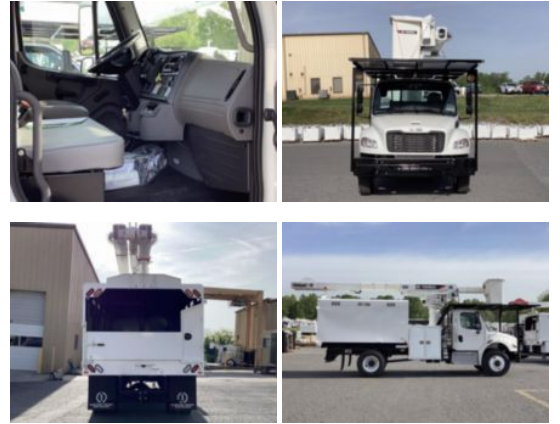

2024 Freightliner M2106 4x2 Terex Utilities XT PRO 56-

\$ 170,527

Stock RHVC0888 VIN 1FVACWFD8RHVC0888

Truck Specifications		Unit Specifications	
Year	2024	Attachment Year	2023
Make	Freightliner	Attachment Make	Terex Utilities
Model	M2106	Attachment Model	XT PRO 56-BOC-F-PC
Cab Type	REGULAR CAB	Maximum Work	61
CA or CT	121		
Chassis Class	CLASS 6 CHASSIS		
Engine Make	CUMMINS		
Engine Model	6.7L D		
Engine HP	220		
Transmission	M2106		
Transmission Speed	M2106		
FA Capacity	12000		
RA Capacity	21000		
Wheelbase	187		
Current Meter Reading	0		
Engine Hours	0		
Brakes	HYDRAULIC		
Rear Suspension	SPRING		
Engine Size	6.7		
Engine Fuel Type	Diesel		
Axle Config	4x2		
GVWR	26000		
Frame	10938350344S		
PTO Options	YES		