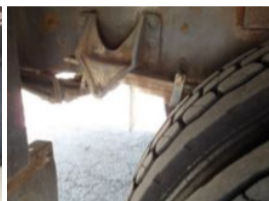

**2013 Int'l 7300 4x4 Altec AA-755 Bucket Truck**
**\$ 30,000**

Stock DJ235097 VIN 1HTWBAAAN9DJ235097

Truck Specifications		Unit Specifications	
<b>Year</b>	2013	<b>Attachment Make</b>	Altec
<b>Make</b>	INTERNATIONAL	<b>Attachment Model</b>	AA755
<b>Model</b>	7300		
<b>Chassis Class</b>	Truck		
<b>Engine Make</b>	International		
<b>Engine Model</b>	MaxxForce DT 7.6L		
<b>Engine HP</b>	245		
<b>Transmission</b>	Auto		
<b>Transmission Speed</b>	5		
<b>FA Capacity</b>	13,000		
<b>RA Capacity</b>	20,000		
<b>Rear Axle Ratio</b>	5.38		
<b>Wheelbase</b>	201		
<b>Current Meter Reading (mi)</b>	69,200		
<b>Fuel Tank Capacity (gal)</b>	50		
<b>Rear Suspension</b>	Spring		
<b>Engine Fuel Type</b>	Diesel		
<b>GVWR (lb)</b>	33,000		
<b>Frame</b>	Steel		
<b>Transmission Make</b>	Allison		