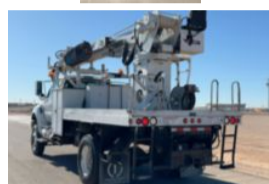

2015 Ford F-750 4x4 Terex C4047 Digger Derrick

\$ 79,695

Stock FV704767 VIN 3FRXF7FK4FV704767

Truck Specifications		Unit Specifications	
Year	2015	Attachment Year	2015
Make	Ford	Attachment Make	Terex
Model	F750	Attachment Model	Commander 4047
Color	WHITE		
Cab Type	REGULAR CAB		
Chassis Class	CLASS 7 CHASSIS		
Engine Make	CUMMINS		
Engine Model	ISB D		
Engine HP	260		
Transmission	F750		
Transmission Speed	F750		
FA Capacity	13200		
RA Capacity	21000		
Wheelbase	194		
Current Meter Reading	80227		
Engine Hours	7618		
Block Heater	YES		
Brakes	AIR		
Fuel Tank Capacity	50		
Rear Suspension	SPRING		
Engine Size	6.7		
Engine Fuel Type	Diesel		
Axle Config	4x4		
GVWR	33000		
Driver Seat	HIGH BACK AIR RIDE		
Frame	SINGLE		
Front Tire	11R22.5		
Rear Tire	11R22.5		
PTO Options	YES		
Radio	AM/FM		
Passenger Seat	TWO PERSON BENCH		