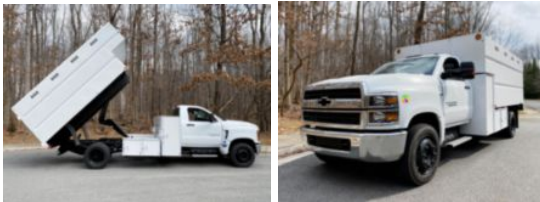

**2022 Chevrolet 6500**

**\$ 93,400**

Stock NH354171 VIN 1HTKHPVM6NH354171

Truck Specifications		Unit Specifications	
<b>Year</b>	2022	<b>Attachment Make</b>	Southco
<b>Make</b>	Chevrolet	<b>Attachment Model</b>	Custom Chip Body
<b>Model</b>	6500	<b>Attachment Year</b>	2022
<b>Cab Type</b>	REGULAR CAB	<b>Bed/Body Make</b>	Southco
<b>Chassis Class</b>	CLASS 6 CHASSIS	<b>Bed/Body Model</b>	Custom Chip Body
<b>Axle Config</b>	4x2	<b>Characteristic Type</b>	CHIPPER BODY TRUCK
<b>Engine Make</b>	DURAMAX		
<b>Engine Model</b>	6.6L D		
<b>Wheelbase</b>	189		
<b>CA or CT</b>	108		
<b>Rear Suspension</b>	SPRING		
<b>Brakes</b>	HYDRAULIC		