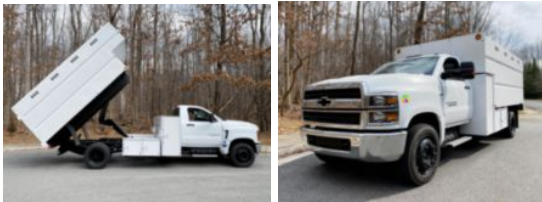

**2022 Chevrolet 6500 4x2 Southco Chip Truck**

**\$ 93,000**

Stock NH354171 VIN 1HTKHPVM6NH354171

Truck Specifications		Unit Specifications	
<b>Year</b>	2022	<b>Attachment Year</b>	2022
<b>Make</b>	Chevrolet	<b>Bed/Body Make</b>	Southco
<b>Model</b>	6500	<b>Bed/Body Model</b>	Custom Chip Body
<b>Cab Type</b>	REGULAR CAB		
<b>CA or CT</b>	108		
<b>Chassis Class</b>	CLASS 6 CHASSIS		
<b>Engine Make</b>	DURAMAX		
<b>Engine Model</b>	6.6L D		
<b>Engine HP</b>	350		
<b>Transmission</b>	6500		
<b>Transmission Speed</b>	6500		
<b>FA Capacity</b>	8000		
<b>RA Capacity</b>	15500		
<b>Wheelbase</b>	189		
<b>Current Meter Reading</b>	0		
<b>Engine Hours</b>	0		
<b>Brakes</b>	HYDRAULIC		
<b>Rear Suspension</b>	SPRING		
<b>Engine Size</b>	6.6		
<b>Engine Fuel Type</b>	Diesel		
<b>Axle Config</b>	4x2		
<b>GVWR</b>	22500		
<b>Frame</b>	SINGLE		
<b>PTO Options</b>	YES		