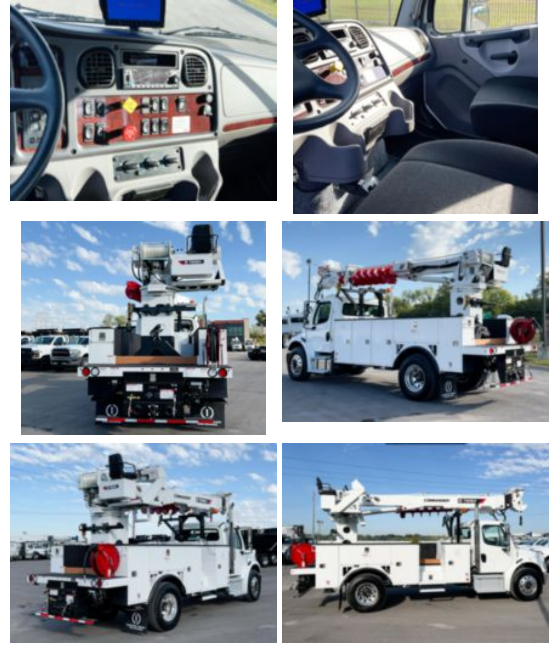

Terex Utilities Commander 4047 Digger Derrick on 2023

\$ 238,880

Stock RDVE8153 VIN 3ALACXD26RDVE8153

Truck Specifications		Unit Specifications	
Year	2024	Attachment Year	2023
Make	Freightliner	Attachment Make	Terex Utilities
Model	M2106	Attachment Model	Commander 4047
Cab Type	REGULAR CAB	Bed/Body Make	B&G BODIES
CA or CT	124	Bed/Body Model	BGIC4047MU126LB
Chassis Class	CLASS 7 CHASSIS		
Engine Make	DETROIT		
Engine Model	DD8 D		
Engine HP	300		
Transmission	M2106		
Transmission Speed	M2106		
FA Capacity	14600		
RA Capacity	21000		
Wheelbase	190		
Current Meter Reading	0		
Engine Hours	0		
Brakes	AIR		
Rear Suspension	SPRING		
Engine Size	DD8 D		
Engine Fuel Type	Diesel		
Axle Config	4x2		
GVWR	33000		
Frame	1113335625437S		
PTO Options	YES		