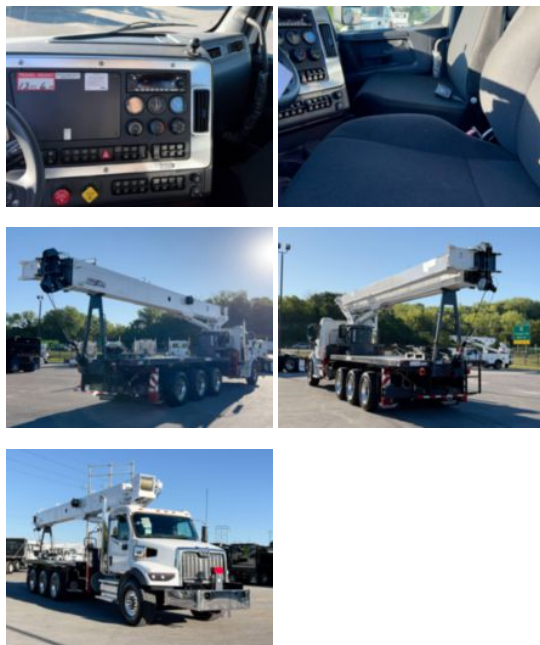

2024 Western Star 47X 8x6 Load King Stinger 35-127H

\$ 455,170

Stock RLUW3597 VIN 5KKPBPFM9RLUW3597

Truck Specifications		Unit Specifications	
Year	2024	Attachment Year	2023
Make	WESTERN STAR	Attachment Make	Load King
Model	47X Western Star	Attachment Model	STINGER 35-127H
Cab Type	REGULAR CAB		
CA or CT	198		
Chassis Class	CLASS 8 CHASSIS		
Engine Make	CUMMINS		
Engine Model	X12 D		
Engine HP	430		
Transmission	47X Western Star		
Transmission Speed	47X Western Star		
FA Capacity	20000		
RA Capacity	69000		
Wheelbase	263		
Current Meter Reading	0		
Engine Hours	0		
Brakes	AIR		
Rear Suspension	AIR		
Engine Size	X12 D		
Engine Fuel Type	Diesel		
Axle Config	8x6		
Frame	12400350590S		
PTO Options	YES		