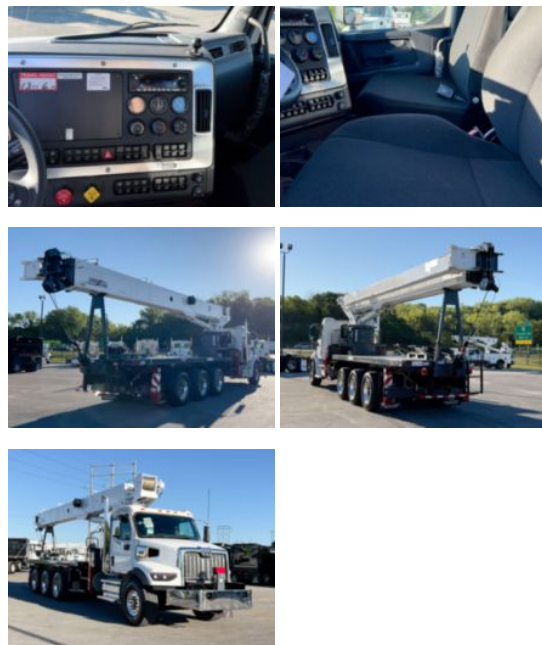

2024 Western Star 47X 8x6 Load King Stinger 35-127H
\$ 455,170

Stock RLUW3599 VIN 5KKPBPFM2RLUW3599

Truck Specifications		Unit Specifications	
Year	2024	Attachment Year	2023
Make	WESTERN STAR	Attachment Make	Load King
Model	47X Western Star	Attachment Model	STINGER 35-127H
Cab Type	REGULAR CAB		
CA or CT	198		
Chassis Class	CLASS 8 CHASSIS		
Engine Make	CUMMINS		
Engine Model	X12 D		
Engine HP	430		
Transmission	47X Western Star		
Transmission Speed	47X Western Star		
FA Capacity	20000		
RA Capacity	69000		
Wheelbase	263		
Current Meter Reading	0		
Engine Hours	0		
Brakes	AIR		
Rear Suspension	AIR		
Engine Size	X12 D		
Engine Fuel Type	Diesel		
Axle Config	8x6		
Frame	12400350590S		
PTO Options	YES		