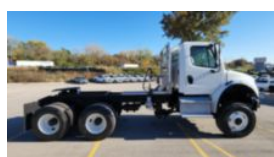

Custom Truck One Source

Kansas City, MO

Phone: (816) 558-7290

<https://www.customtruck.com/locations>

2015 Freightliner M2106 6x6 Daycab Tractor

\$ 152,500

Stock FDGE0202 VIN 3ALHCYCY3FDGE0202

Truck Specifications	Unit Specifications
Year	2015
Make	Freightliner
Model	M2106
Color	WHITE
Cab Type	REGULAR CAB
CA or CT	126
Chassis Class	CLASS 8 CHASSIS
Engine Make	CUMMINS
Engine Model	ISL D
Engine HP	345
Transmission	M2106
Transmission Speed	M2106
FA Capacity	20000
RA Capacity	40000
Rear Axle Ratio	4.88
Wheelbase	192
Current Meter Reading	43143
Engine Hours	5306
Block Heater	YES
Brakes	AIR
5th Wheel	AIR SLIDE
Fuel Tank Capacity	50
Rear Suspension	HENDRICKSON RT 403
Engine Size	ISL D
Engine Fuel Type	Diesel
Axle Config	6x6
GVWR	60000
Driver Seat	HIGH BACK AIR RIDE
Frame	DOUBLE
Front Tire	315/80R22.5
Rear Tire	11R22.5
Power Locks	NO
PTO Options	PROVISION
Radio	AM/FM
Power Windows	NO
Passenger Seat	TWO PERSON BENCH