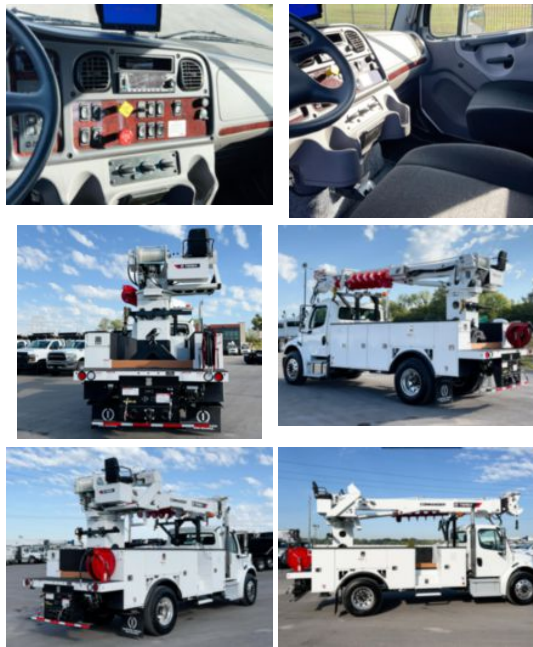

Terex Utilities Commander 4047 Digger Derrick on 2023

\$ 238,880

Stock RDVE8136 VIN 3ALACXD26RDVE8136

Truck Specifications		Unit Specifications	
Year	2024	Attachment Year	2023
Make	Freightliner	Attachment Make	Terex Utilities
Model	M2106	Attachment Model	Commander 4047
Cab Type	REGULAR CAB	Bed/Body Make	B&G BODIES
CA or CT	124	Bed/Body Model	BGIC4047MU126LB
Chassis Class	CLASS 7 CHASSIS		
Engine Make	DETROIT		
Engine Model	DD8 D		
Engine HP	300		
Transmission	M2106		
Transmission Speed	M2106		
FA Capacity	14600		
RA Capacity	21000		
Wheelbase	190		
Current Meter Reading	0		
Engine Hours	0		
Brakes	AIR		
Rear Suspension	SPRING		
Engine Size	DD8 D		
Engine Fuel Type	Diesel		
Axle Config	4x2		
GVWR	33000		
Frame	1113335625437S		
PTO Options	YES		