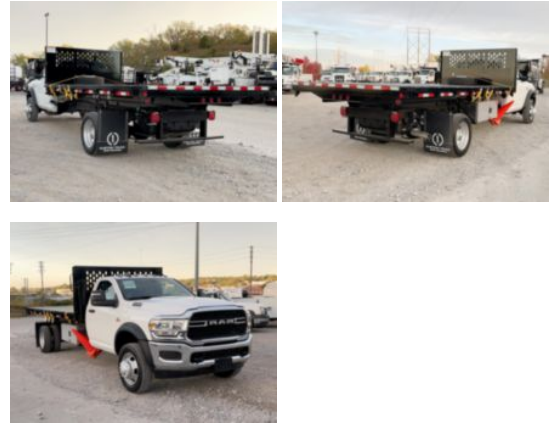

Custom Truck One Source

Kansas City, MO

Phone: (816) 558-7290

<https://www.customtruck.com/locations>

2023 RAM 5500 4x2 Load King 16' x 8' Flatbed Truck

\$ 109,745

Stock PG540779 VIN 3C7WRMDL8PG540779

Truck Specifications		Unit Specifications	
Year	2023	Attachment Year	2023
Make	RAM	Bed/Body Make	Load King
Model	5500	Bed/Body Model	LK16_0X96DFB
Cab Type	REGULAR CAB		
CA or CT	120		
Chassis Class	CLASS 5 CHASSIS		
Engine Make	CUMMINS		
Engine Model	6.7L D		
Engine HP	360		
Transmission	5500		
Transmission Speed	5500		
FA Capacity	6500		
RA Capacity	13500		
Wheelbase	205		
Current Meter Reading	0		
Engine Hours	0		
Brakes	HYDRAULIC		
Rear Suspension	SPRING		
Engine Size	6.7		
Engine Fuel Type	Diesel		
Axle Config	4x2		
GVWR	19500		
Frame	SINGLE		
PTO Options	YES		