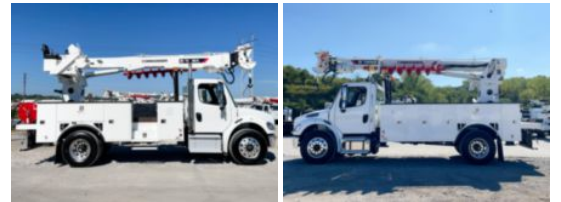

## 2024 Freightliner M2106

**\$ 238,880**

Stock RDVE8122 VIN 3ALACXD26RDVE8122

Truck Specifications		Unit Specifications	
<b>Year</b>	2024	<b>Attachment Make</b>	Terex Utilities
<b>Make</b>	Freightliner	<b>Attachment Model</b>	Commander 4047
<b>Model</b>	M2106	<b>Attachment Year</b>	2023
<b>Cab Type</b>	REGULAR CAB	<b>Bed/Body Make</b>	Dakota Bodies
<b>Chassis Class</b>	CLASS 7 CHASSIS	<b>Bed/Body Model</b>	DBIC4047MU120UL
<b>Axle Config</b>	4x2	<b>Characteristic Type</b>	47' DIGGER DERRICK
<b>Engine Make</b>	DETROIT		
<b>Engine Model</b>	DD8 D		
<b>Wheelbase</b>	190		
<b>CA or CT</b>	124		
<b>Rear Suspension</b>	SPRING		
<b>Brakes</b>	AIR		