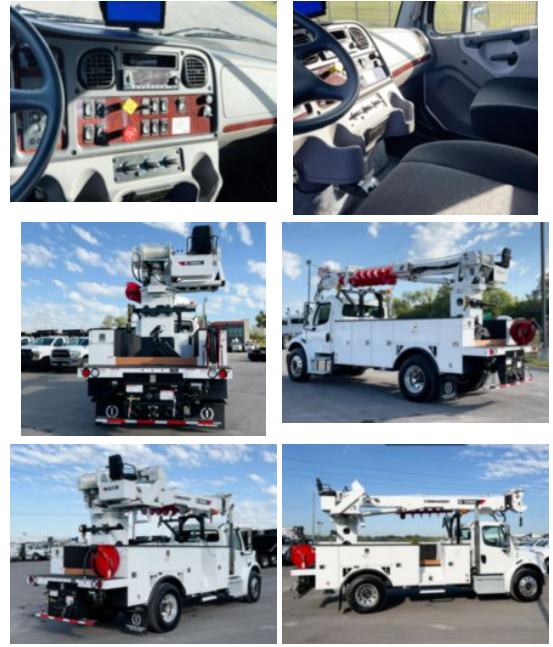

Terex Utilities Commander 4047 Digger Derrick on 2023

\$ 238,880

Stock RDVF9824 VIN 3ALACXD25RDVF9824

Truck Specifications		Unit Specifications	
Year	2024	Attachment Year	2023
Make	Freightliner	Attachment Make	Terex Utilities
Model	M2106	Attachment Model	Commander 4047
Cab Type	REGULAR CAB	Bed/Body Make	B&G BODIES
CA or CT	124	Bed/Body Model	BGIC4047MU126LB
Chassis Class	CLASS 7 CHASSIS		
Engine Make	DETROIT		
Engine Model	DD8 D		
Engine HP	300		
Transmission	M2106		
Transmission Speed	M2106		
FA Capacity	14600		
RA Capacity	21000		
Wheelbase	190		
Current Meter Reading	0		
Engine Hours	0		
Brakes	AIR		
Rear Suspension	SPRING		
Engine Size	DD8 D		
Engine Fuel Type	Diesel		
Axle Config	4x2		
GVWR	33000		
Frame	1113335625437S		
PTO Options	YES		