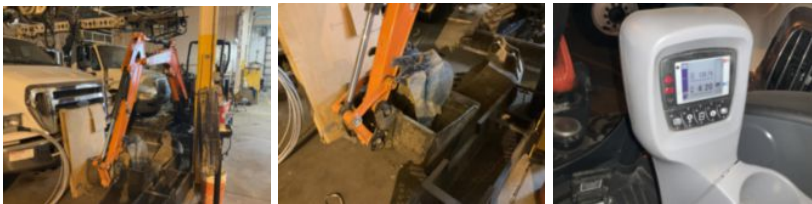

2021 Track Excavator

\$ 48,000

Stock L3C14537 VIN KBCGZ48CCL3C14537

Track Equipment		Unit Specifications	
Year	2021	Attachment Make	Kubota
Make	KUBOTA	Attachment Model	KX0334R1
Model	KX0334R1		
Chassis Class	Equipment		
Engine Make	Kubota		
Engine Model	1.7L D1703		
Engine Hours	130		
Engine Fuel Type	Diesel		